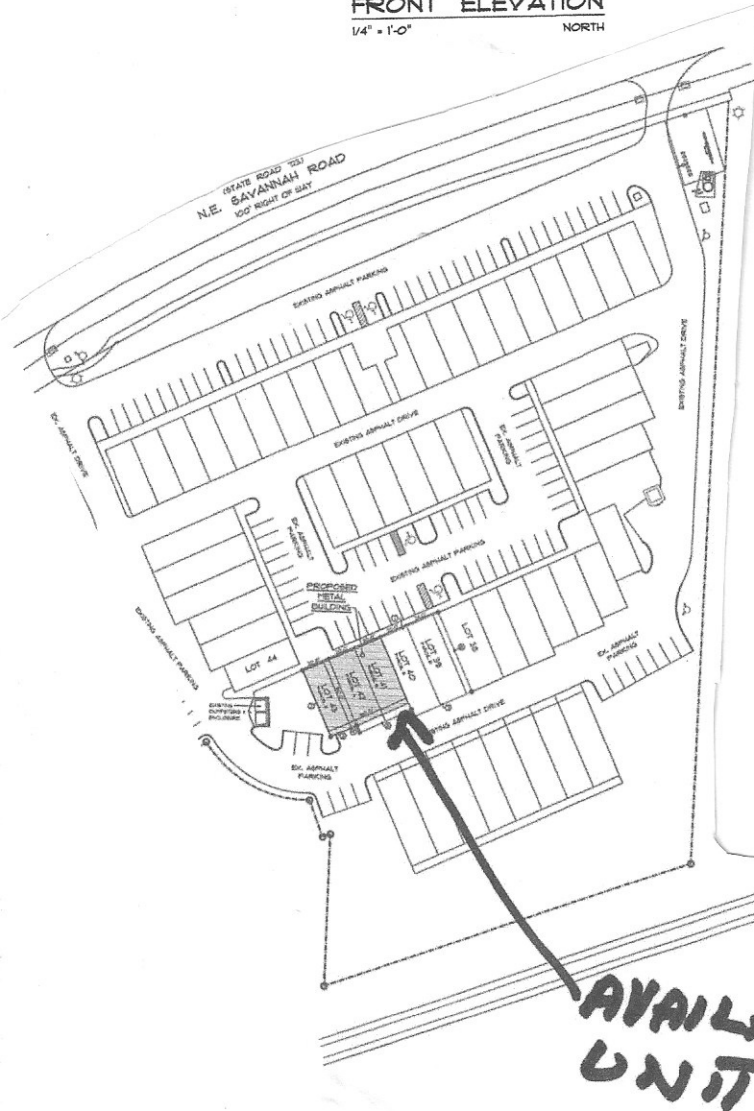

OFFICE/WAREHOUSE FLEX BLDG UNDER CONSTRUCTION @ INDUSTRIAL PARK @ AVONLEA

REAR ELEVATION
1/4" = 1'-0" SOUTH

FRONT ELEVATION
1/4" = 1'-0" NORTH

AVAILABLE
UNIT

CALL FOR PRICING
772-475-5080