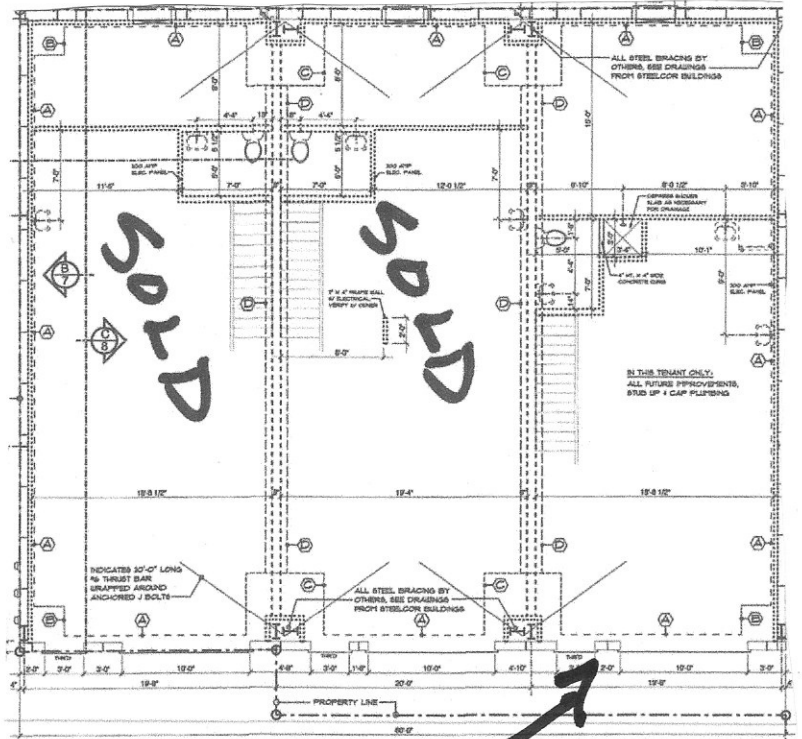

OFFICE/WAREHOUSE FLEX BLDG UNDER CONSTRUCTION @ INDUSTRIAL PARK @ AVONLEA

REAR ELEVATION
1/4" = 1'-0" SOUTH

FRONT ELEVATION
1/4" = 1'-0" NORTH

AVAILABLE
UNIT

CALL FOR PRICING
772-475-5080