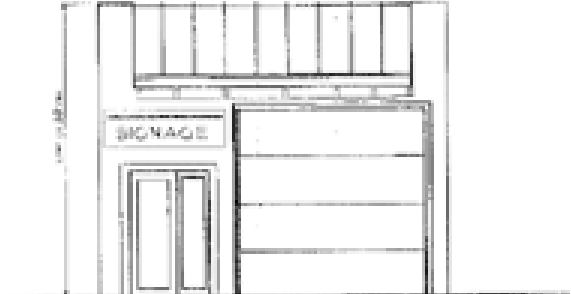

# Facade Choices

UNIT "A" 28'-0" 20'-0"

UNIT "B" 28'-0" 20'-0"

UNIT "C" 28'-0" 20'-0"

UNIT "A" 28'-0" 20'-0" GARAGE

UNIT "A" 28'-0" 20'-0"

UNIT "B" 28'-0" 20'-0"

UNIT "C" 28'-0" 20'-0" REAR BUILDING OPTIONS ONLY